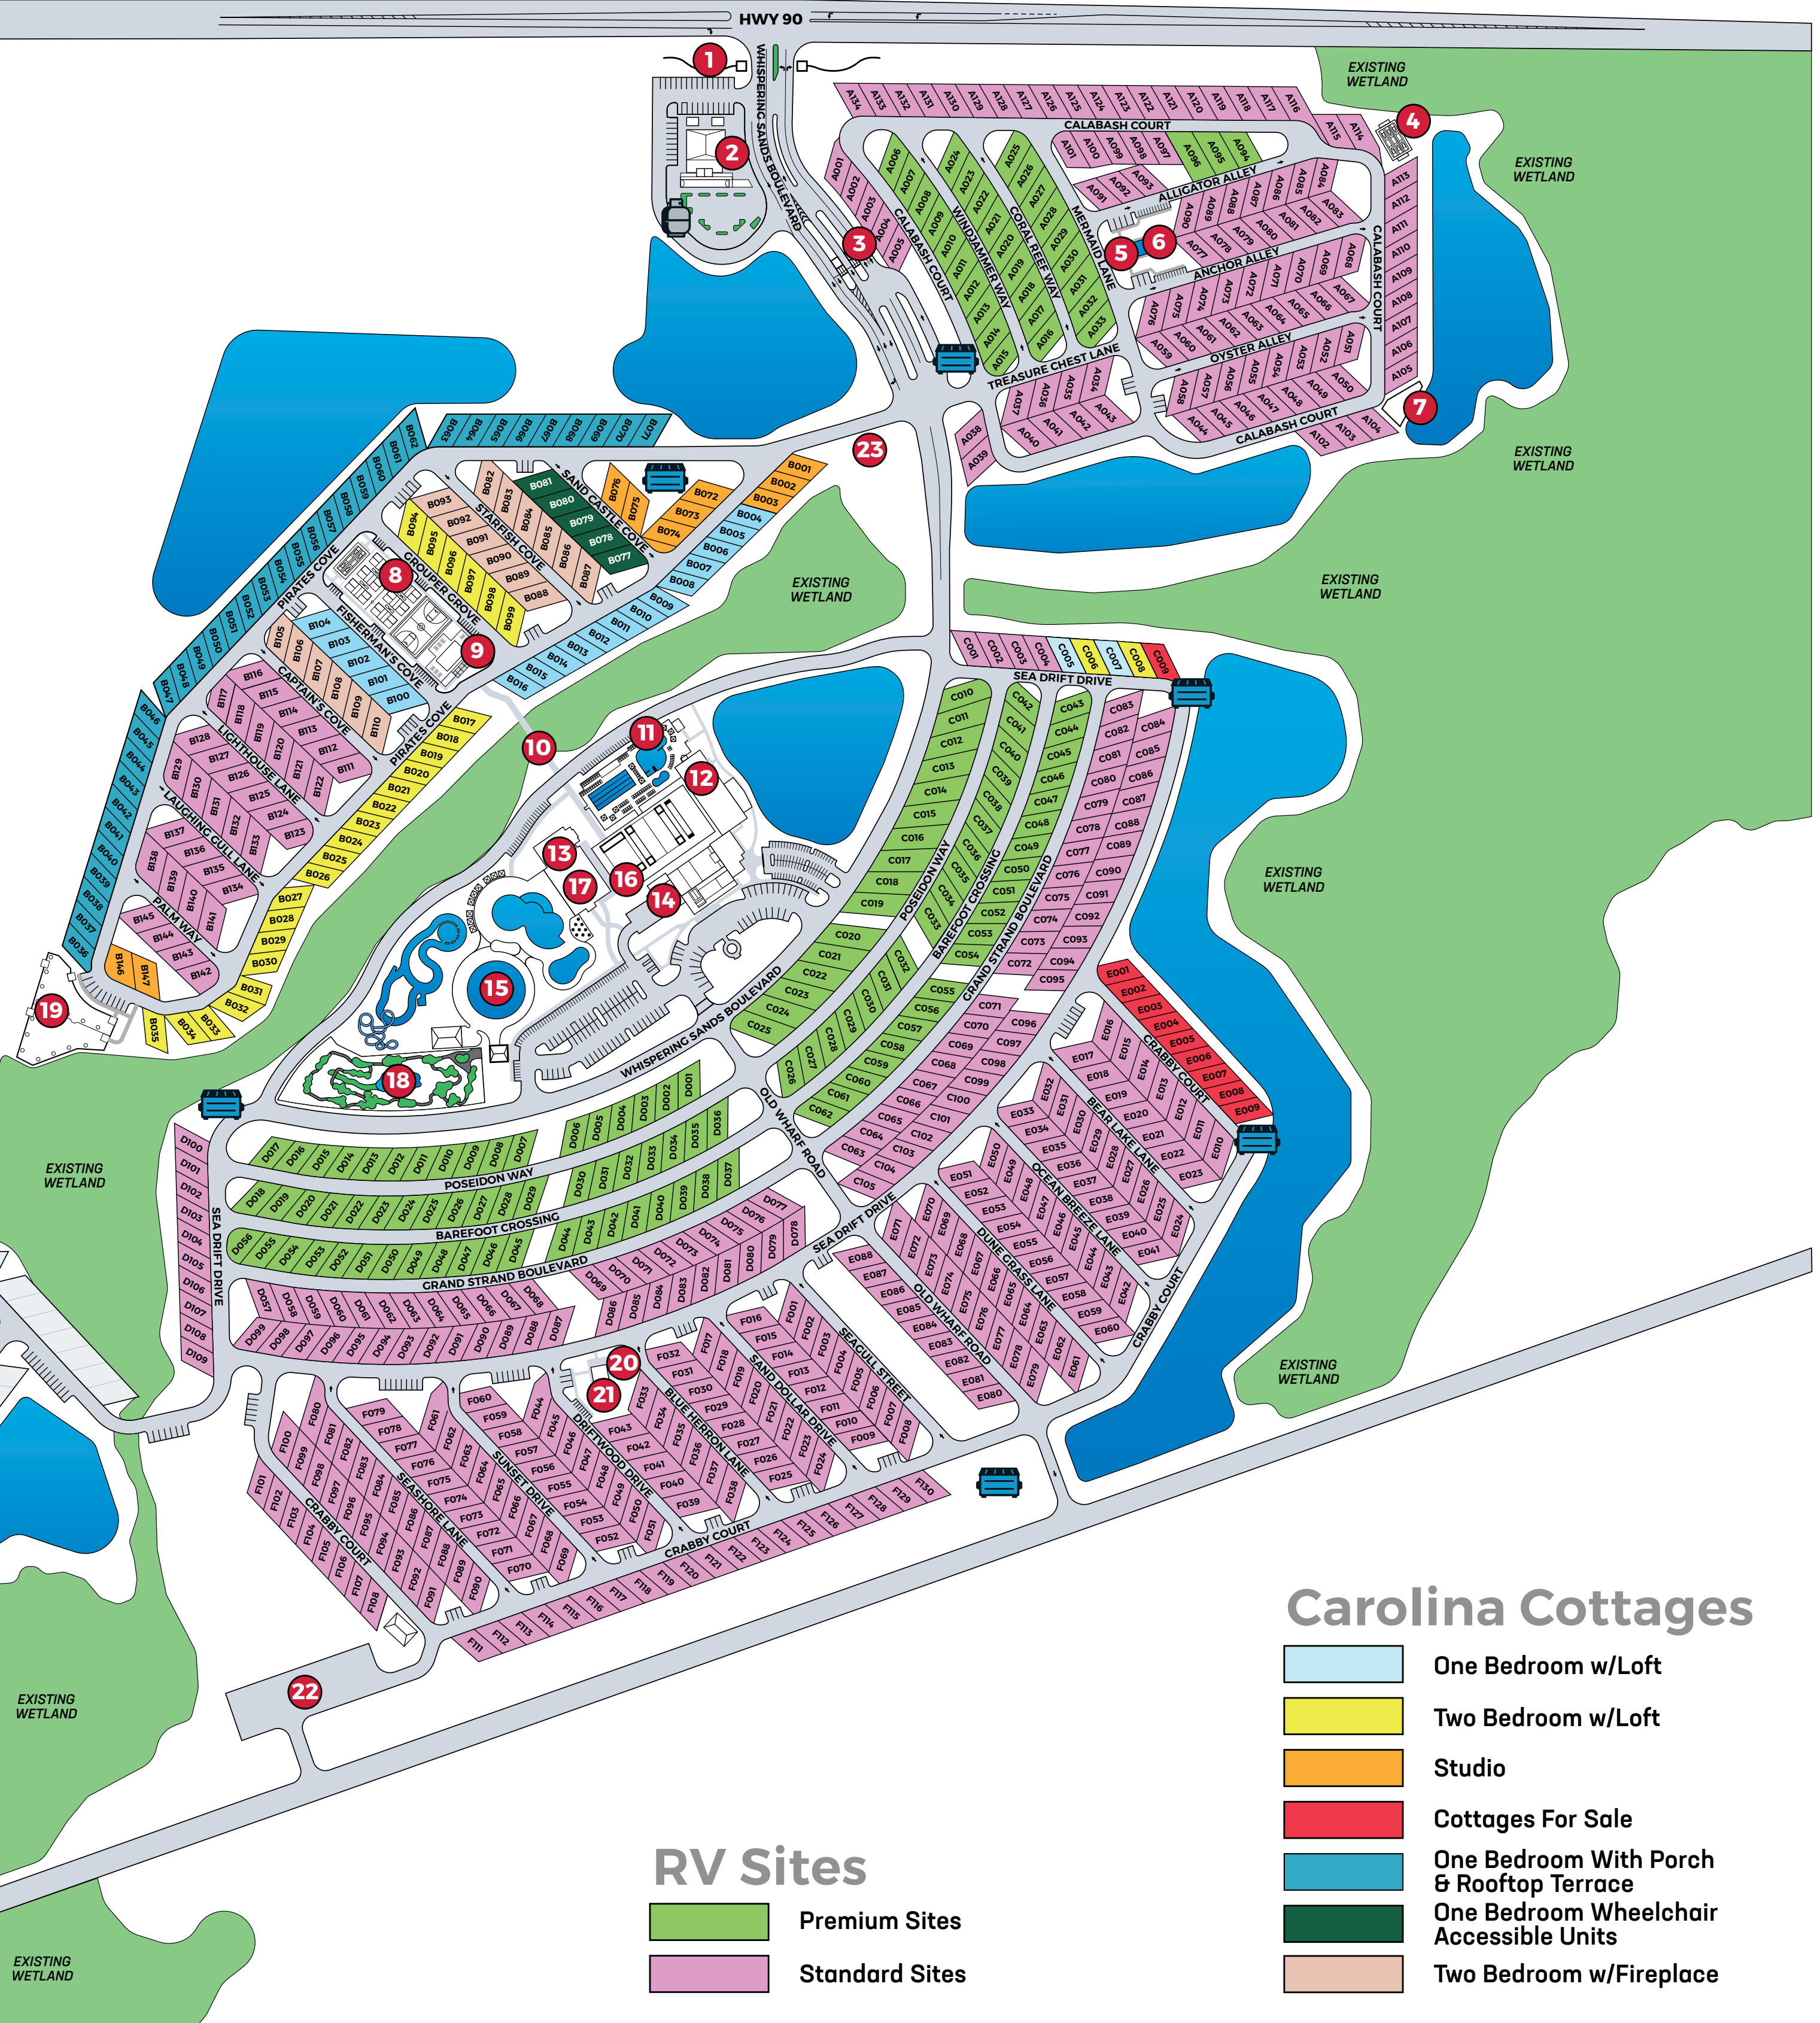

Check-In | Out Times

RV Sites:
Check-in: 2 p.m. | Check-out: 11 a.m.

Vacation Rentals:
Check-in: 3 p.m. | Check-out: 11 a.m.

Site #

WiFi Password

5800 Highway 90
Conway, SC 29526
(888) 303-7096
carolinapinesrvresort.com

For emergencies dial 911

REFER YOUR
FRIENDS & FAMILY
EARN YOUR REWARD

ReferSun.com

*See website for program details.

Legend

- 1 Main Entry
- 2 Welcome Center and Gift Shop
- 3 Guardhouses
- 4 Horseshoe Pits
- 5 Comfort Station/Guest Laundry
- 6 Indoor Pool and Spa
- 7 Dog Park
- 8 Sports Court Area
 - Basketball
 - Pickle Ball
 - Corn Hole
- 9 Comfort Station/Guest Laundry
- 10 Wetland Boardwalk
- 11 Serenity Pool/Lap Pool/Spa
- 12 Fitness Center/ Yoga Studio
- 13 Recreation Building
 - Red Fox Arcade
 - Mini Bowling Alley
 - General Store
- 14 Clubhouse
 - Low Country Landing Carolina Bistro
 - Ballroom
 - Billiards Room
- 15 Caroline Splash Waterpark/Family Pool
- 16 Palmetto Grille
- 17 Pool Concession
- 18 Sweet Tees Mini Golf
- 19 Dog Park/Dog Wash
- 20 Jumping Pillow
- 21 Comfort Station/Guest Laundry
- 22 Maintenance Facility
 - Maintenance Building
 - Golf Cart Barn
- 23 Playground
- Dumpster
- Propane Filling Station

- Premium Sites
- Standard Sites